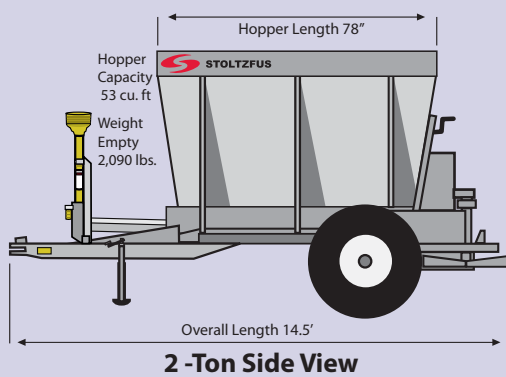

CUSTOM WIDTHS

HINGED CENTER DIVIDER

LIMITED CENTER DEFLECTOR

BANDING DEFLECTORS

LIMB GUARDS

■ Many configurations available, call to discuss your requirements.

■ Perfect for spreading to only one side of the spreader.

■ Helps prevent spreading behind spreader.

■ Useful for especially narrow spread patterns.

■ Limb Guards on front and sides to prevent crop from catching on side braces.

Morgantown, PA 19543
1-800-843-8731
www.stoltzfusmfg.com