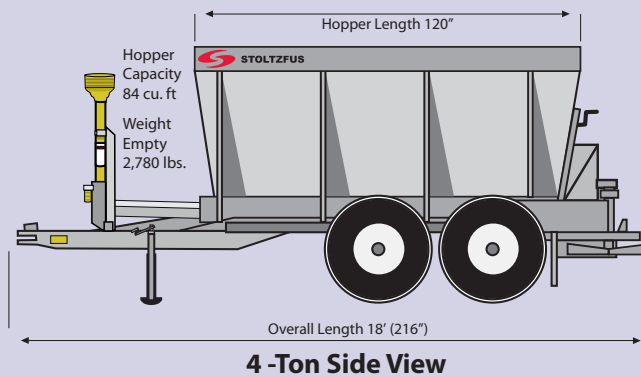

CUSTOM WIDTHS

HINGED CENTER DIVIDER

LIMITED CENTER DEFLECTOR

BANDING DEFLECTORS

LIMB GUARDS

■ Many configurations available, call to discuss your requirements.

■ Perfect for spreading to only one side of the spreader.

■ Helps prevent spreading behind spreader.

■ Useful for especially narrow spread patterns.

■ Limb Guards on front and sides to prevent crop from catching on side braces.

Morgantown, PA 19543
1-800-843-8731
www.stoltzfusmfg.com