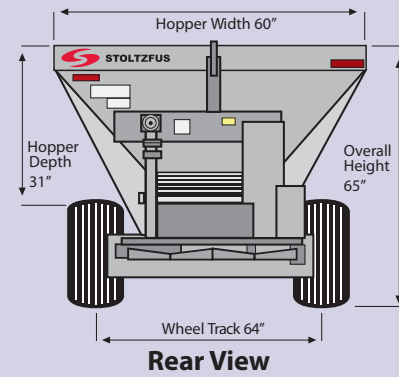

CUSTOM WIDTHS

HINGED CENTER DIVIDER

LIMITED CENTER DEFLECTOR

BANDING DEFLECTORS

LIMB GUARDS

■ Many configurations available, call to discuss your requirements.

■ Perfect for spreading to only one side of the spreader.

■ Helps prevent spreading behind spreader.

■ Useful for especially narrow spread patterns.

■ Limb Guards on front and sides to prevent crop from catching on side braces.

Morgantown, PA 19543
1-800-843-8731
www.stoltzfusmfg.com